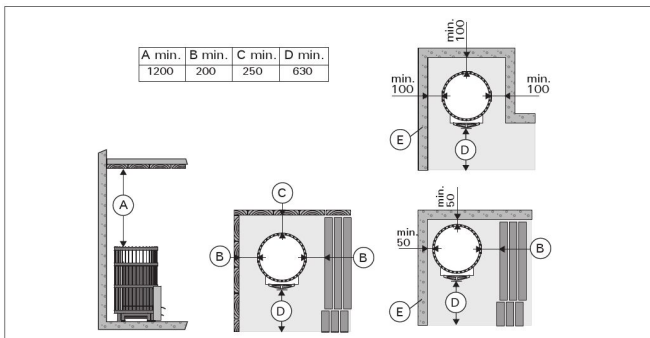

Safety distances (all dimensions in millimeters)