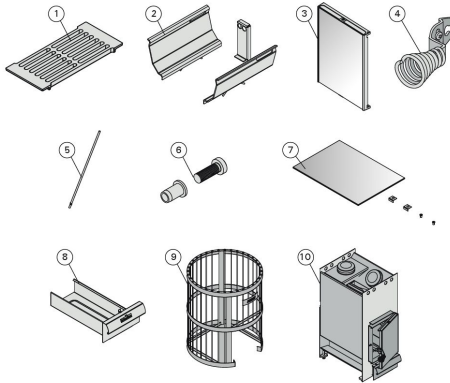

Technical images

EN

DE

4. SPARE PARTS

4. ERSATZTEILE

1	Firing grate	Feuerrost	ZKP-10
2	Combustion air channels, GreenFlame	Verbrennungsluftkanäle, GreenFlame	WX678
3	Big glass door	Große Glasür	WX673
4	Handle for big glass door	Griff für große Glasür	WX667
5	Axle pin for door, long	Achsbolzen für Tür, lang	WX675
6	Latch pin	Raststift	WX674
7	Glass 221x310 = fasteners	Glas 221 x 310 = Halterungen	WX676
8	Ash box with stop device	Aschkasten mit Anretervorrichtung	WX662
9	Legend 240 steel frame	Stahlrahmen für Legend 240	WX502
10	Spare stove body	Ersatz-Ofenkörper	WX677