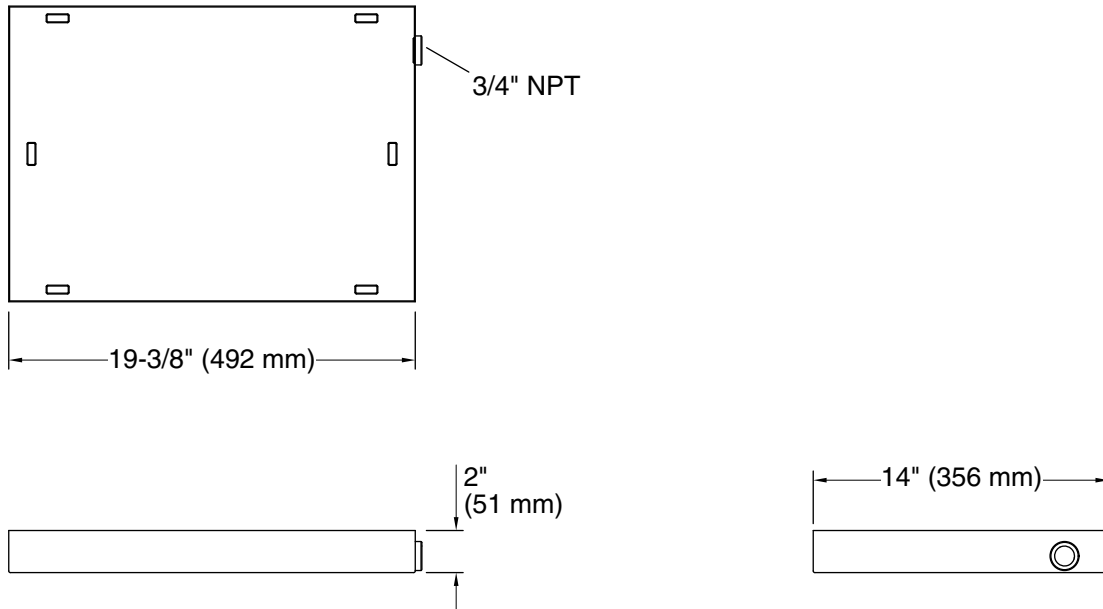

Technical Information

All product dimensions are nominal.

Drain included: Yes

Notes

Install this product according to the installation guide.