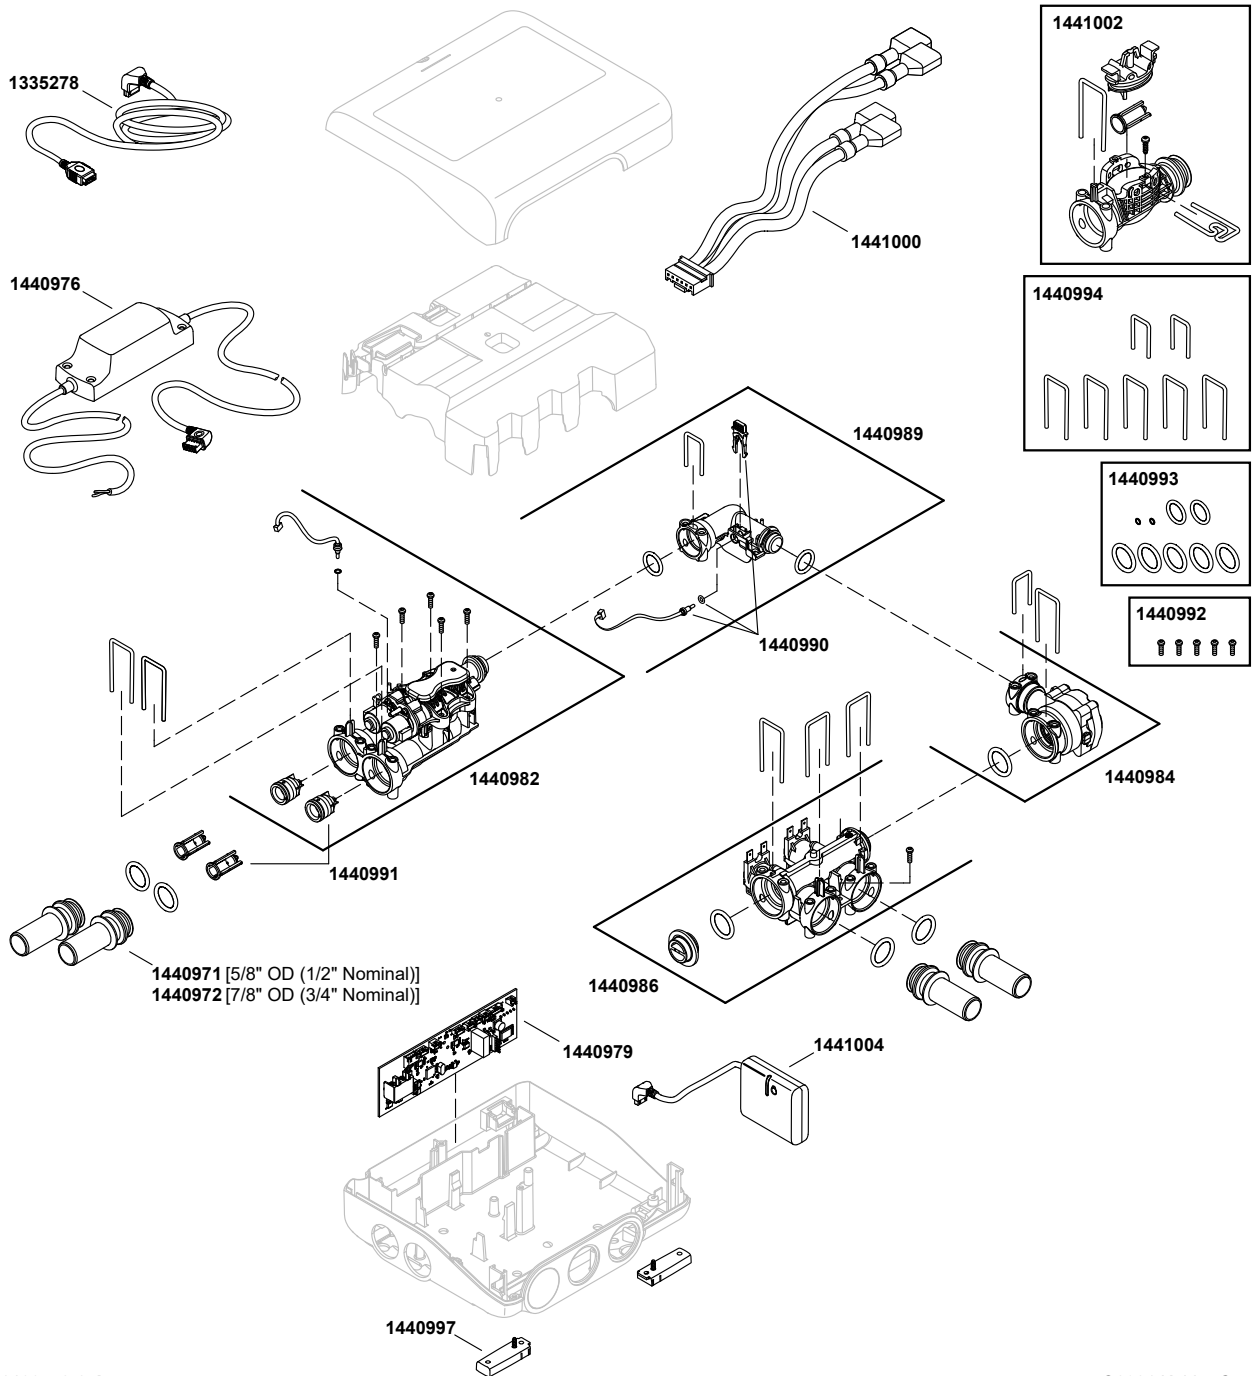

Anthem™

Two-port digital thermostatic valve
K-28209-NA

1466578-8-A

©2021 Kohler Co.