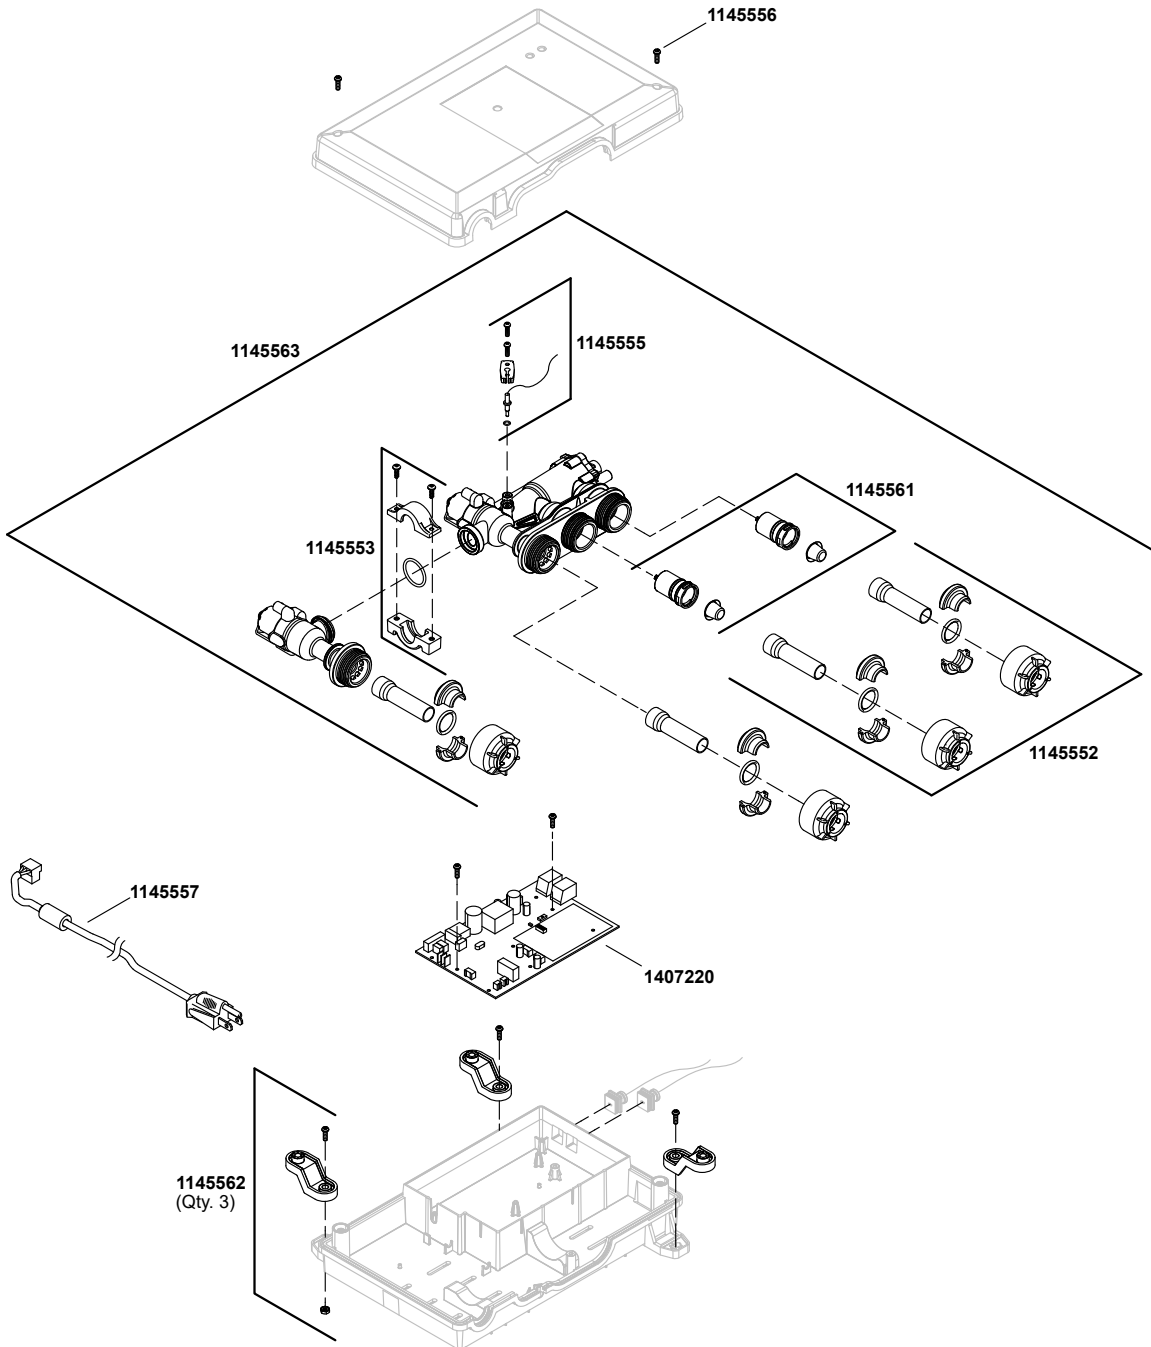

DTV+™

Digital two-port thermostatic valve
K-528-K1-NA

1167523-8-C

©2020 Kohler Co.