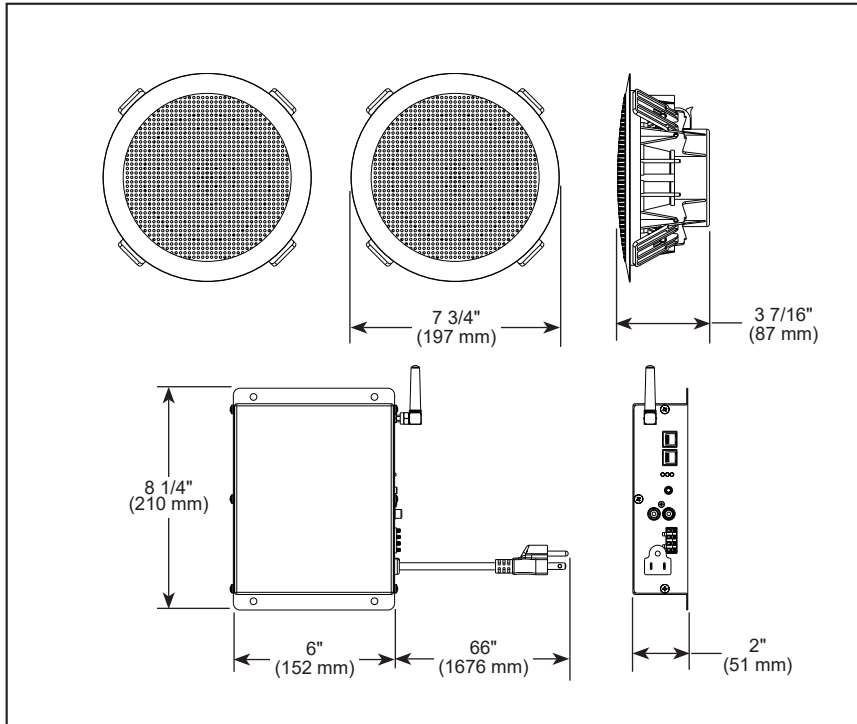

COMPLIES WITH:

- cULus - E492094 - applies to module only

Delta reserves the right (1) to make changes in specifications and materials, and (2) to change or discontinue models, both without notice or obligation. Dimensions are for reference only. See current full-line price book or www.deltafaucet.com for finish options and product availability.

DSP-S-5SP-MU-3 Rev. B

Delta Faucet Company

55 E. 111th Street, Indianapolis, IN 46280
350 South Edgeware Road, St. Thomas, ON N5P 4L1
© 2023 Delta Faucet Company