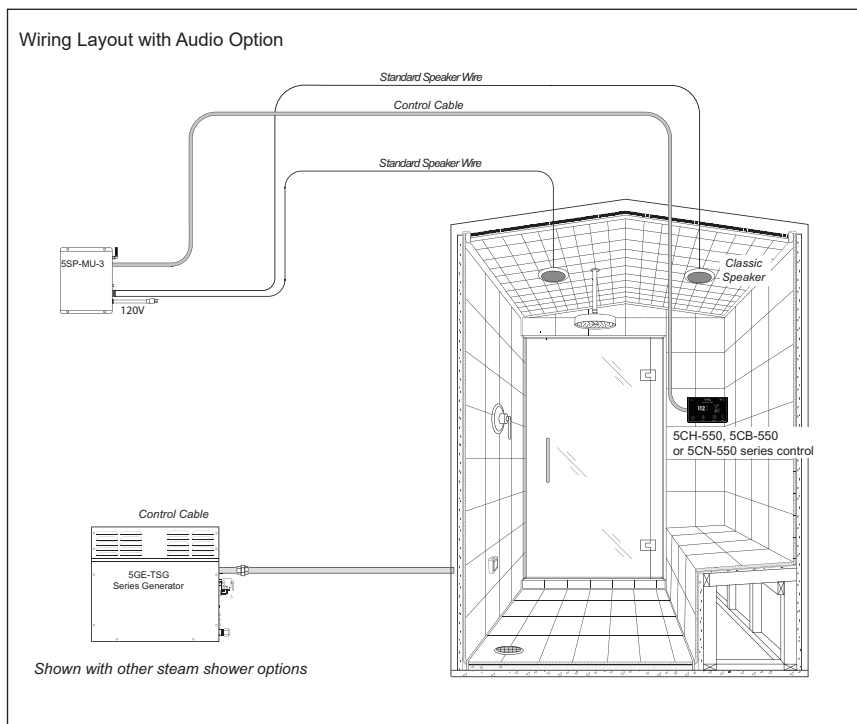

COMPLIES WITH:

- cULus - E492094 - applies to module only

Delta reserves the right (1) to make changes in specifications and materials, and (2) to change or discontinue models, both without notice or obligation. Dimensions are for reference only. See current full-line price book or www.deltafaucet.com for finish options and product availability.

DSP-S-5SP-MU-3 Rev. B

Delta Faucet Company

55 E. 111th Street, Indianapolis, IN 46280
350 South Edgeware Road, St. Thomas, ON N5P 4L1
© 2023 Delta Faucet Company